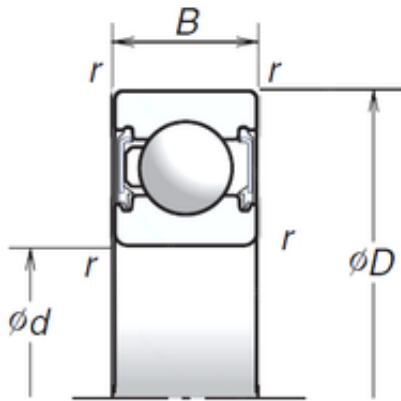

DRIVESHAFT AND BEARINGS MANUFACTURE C...

50 mm x 80 mm x 16 mm NSK 6010T1XVV
deep groove ball bearings

Bearing No. 6010T1XVV

Size	50x80x16 mm
Bore Diameter	50 mm
Outer Diameter	80 mm
Width	16 mm
d	50 mm
D	80 mm
B	16 mm
C	16 mm
r min.	1 mm
Basic dynamic load rating (C)	21,8 kN
Basic static load rating (C0)	16,6 kN

6010T1XVV Bearing 2D drawings and 3D CAD models