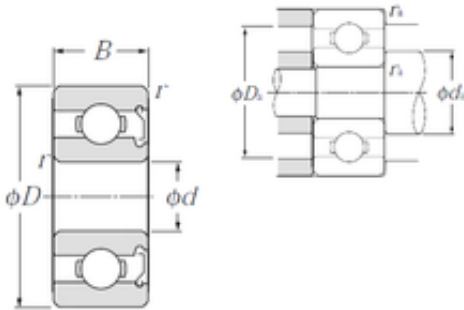

DRIVESHAFT AND BEARINGS MANUFACTURE C...

4 mm x 9 mm x 4 mm NTN W684AX50Z deep groove ball bearings

Bearing No. W684AX50Z

Size	4x9x4 mm
Bore Diameter	4 mm
Outer Diameter	9 mm
Width	4 mm
d	4 mm
D	9 mm
B	4 mm
C	4 mm
r min.	0,15 mm
da min.	5 mm
da max	5,2 mm
Da max.	7,8 mm
ra max.	0,1 mm
Weight	0,76 Kg
Basic dynamic load rating (C)	0,64 kN
Basic static load rating (C0)	0,224 kN
(Grease) Lubrication Speed	49 000 r/min
(Oil) Lubrication Speed	57 000 r/min

W684AX50Z Bearing 2D drawings and 3D CAD models