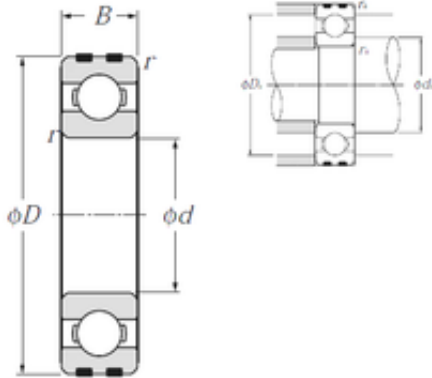

# DRIVESHAFT AND BEARINGS MANUFACTURE C...

17 mm x 40 mm x 12 mm NTN EC-6203 deep groove ball bearings

Bearing No. EC-6203

Size	17x40x12 mm
Bore Diameter	17 mm
Outer Diameter	40 mm
Width	12 mm
d	17 mm
D	40 mm
B	12 mm
C	12 mm
r min.	0,6 mm
da min.	21 mm
da max	23 mm
Da max.	36 mm
ra max.	0,6 mm
Weight	0,062 Kg
Basic dynamic load rating (C)	9,6 kN
Basic static load rating (C0)	4,6 kN
(Grease) Lubrication Speed	18 000 r/min
(Oil) Lubrication Speed	21 000 r/min

EC-6203 Bearing 2D drawings and 3D CAD models