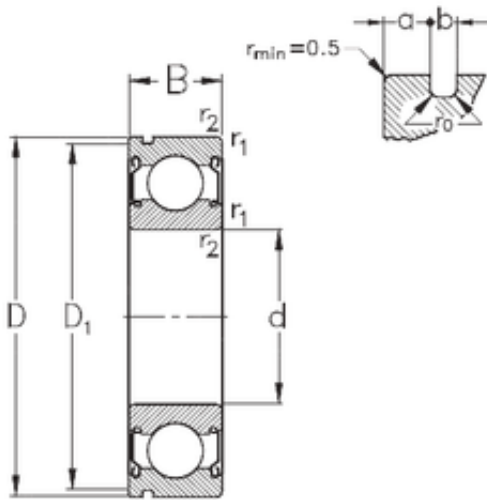

DRIVESHAFT AND BEARINGS MANUFACTURE C...

17 mm x 40 mm x 12 mm NKE 6203-2Z-N deep groove ball bearings

Bearing No. 6203-2Z-N

Size	17x40x12 mm
Bore Diameter	17 mm
Outer Diameter	40 mm
Width	12 mm
d	17 mm
D	40 mm
B	12 mm
C	12 mm
a	2,06 mm
b	1,35 mm
f	1,12 mm
r1 min.	0,6 mm
r2 min.	0,6 mm
D1	38,1 mm
D2	44,6 mm
Weight	0,063 Kg
Basic dynamic load rating (C)	9,6 kN
Basic static load rating (C0)	4,8 kN

6203-2Z-N Bearing 2D drawings and 3D CAD models