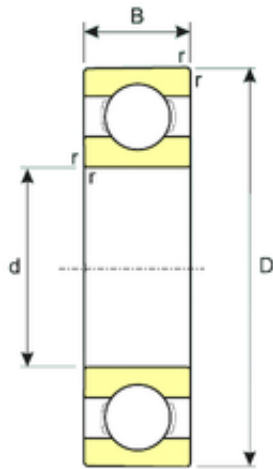

## DRIVESHAFT AND BEARINGS MANUFACTURE C...

17 mm x 40 mm x 12 mm ISB SS 6203 deep groove ball bearings

Bearing No. SS 6203

Size	17x40x12 mm
Bore Diameter	17 mm
Outer Diameter	40 mm
Width	12 mm
d	17 mm
D	40 mm
B	12 mm
C	12 mm
Basic dynamic load rating (C)	7,899 kN
Basic static load rating (C0)	4,557 kN
(Grease) Lubrication Speed	18360 r/min
(Oil) Lubrication Speed	21600 r/min

SS 6203 Bearing 2D drawings and 3D CAD models