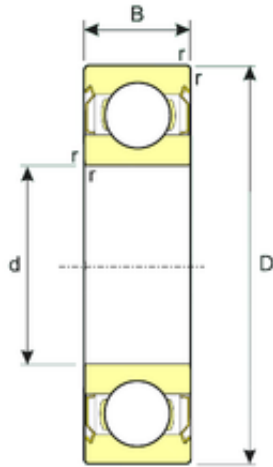

DRIVESHAFT AND BEARINGS MANUFACTURE C...

17 mm x 40 mm x 12 mm ISB SS 6203-2RS deep groove ball bearings

Bearing No. SS 6203-2RS

Size	17x40x12 mm
Bore Diameter	17 mm
Outer Diameter	40 mm
Width	12 mm
d	17 mm
D	40 mm
B	12 mm
C	12 mm
Weight	0,065 Kg
Basic dynamic load rating (C)	7,9 kN
Basic static load rating (C0)	4,6 kN

SS 6203-2RS Bearing 2D drawings and 3D CAD models