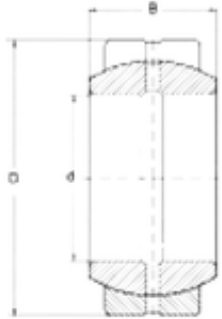

17 mm x 30 mm x 14 mm Loyal GE17ES-2RS  
plain bearings

ш, шсп, шсл

Bearing No. GE17ES-2RS

Size	17x30x14 mm
Bore Diameter	17 mm
Outer Diameter	30 mm
Width	14 mm
d	17 mm
D	30 mm
B	14 mm

GE17ES-2RS Bearing 2D drawings and 3D CAD models