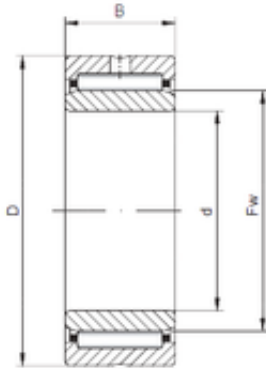

DRIVESHAFT AND BEARINGS MANUFACTURE C...

17 mm x 30 mm x 14 mm Loyal NA4903-2RS
needle roller bearings

Bearing No. NA4903-2RS

Size	17x30x14 mm
Bore Diameter	17 mm
Outer Diameter	30 mm
Width	14 mm
d	17 mm
Fw	22 mm
D	30 mm
B	14 mm
C	14 mm
Weight	0,04 Kg
Basic dynamic load rating (C)	9,52 kN
Basic static load rating (C0)	12,9 kN

NA4903-2RS Bearing 2D drawings and 3D CAD models