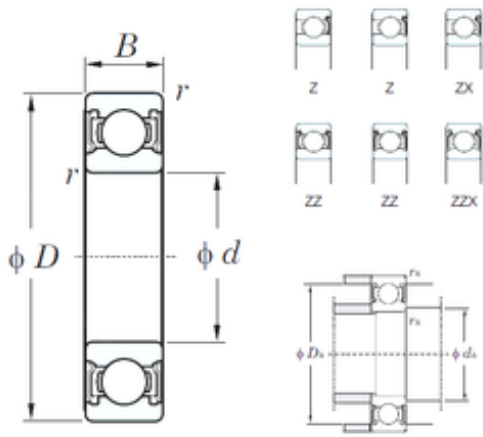

DRIVESHAFT AND BEARINGS MANUFACTURE C...

110 mm x 240 mm x 50 mm KOYO 6322ZZX
deep groove ball bearings

Bearing No. 6322ZZX

Size	110x240x50 mm
Bore Diameter	110 mm
Outer Diameter	240 mm
Width	50 mm
d	110 mm
D	240 mm
B	50 mm
C	50 mm
r min.	3 mm
da min.	123 mm
da max	146,5 mm
Da max.	227 mm
ra max.	2,5 mm
Weight	9,54 Kg
Basic dynamic load rating (C)	205 kN
Basic static load rating (C0)	180 kN
(Grease) Lubrication Speed	2700 r/min

6322ZZX Bearing 2D drawings and 3D CAD models